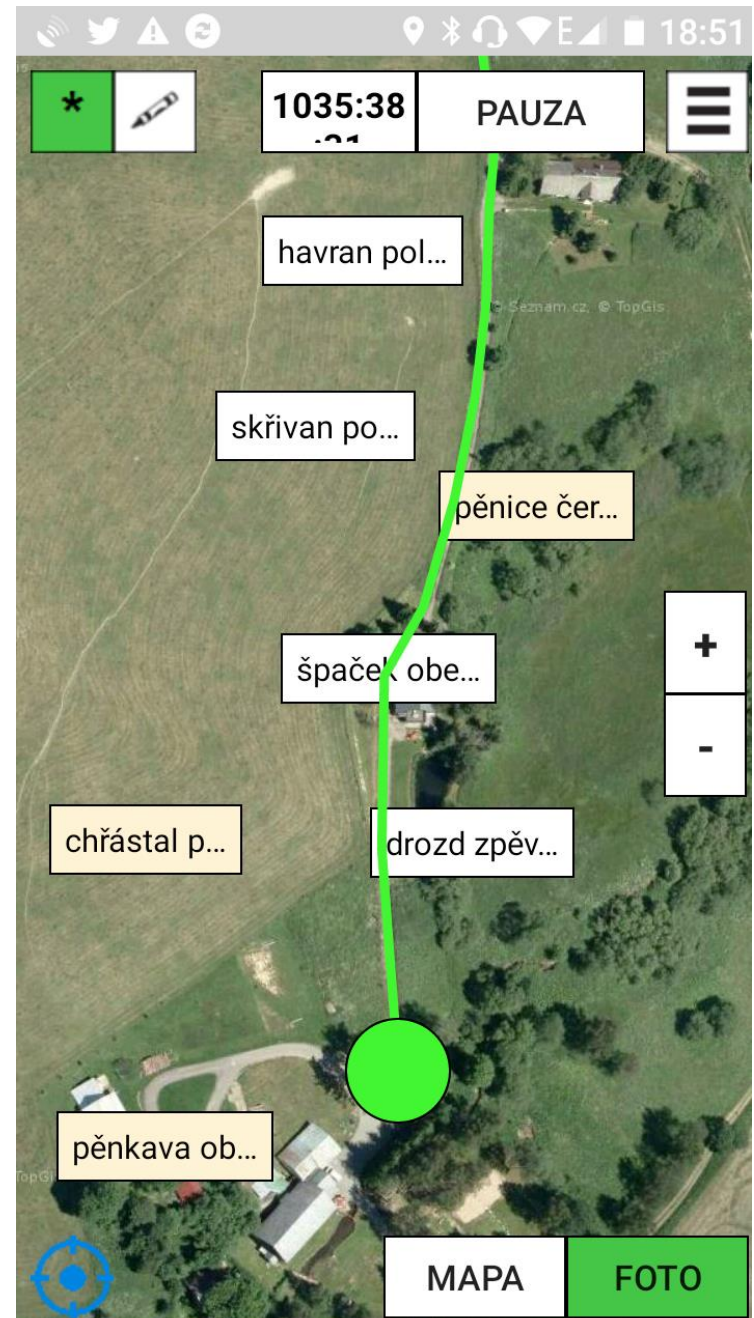

Jak se dělá LSD?

- elektronická mapa v tabletu nebo v chytrém telefonu (systém android)
- projít každou z linií (1 km za hodinu)
- záznam všech jedinců do mapy