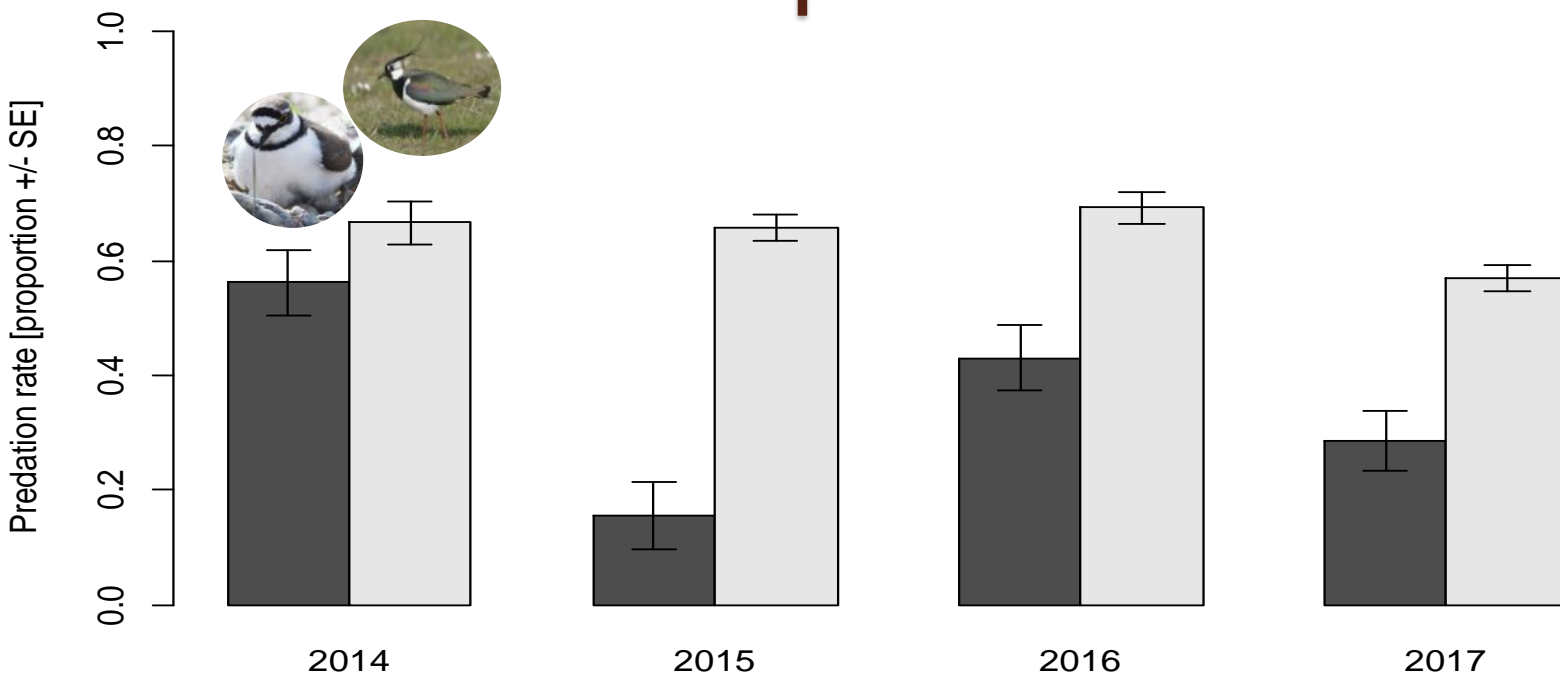

Je orná půda pro kulíky vhodná? Míra predace

Bird Study (2007) **54**, 284–288

SHORT REPORT

Breeding of Little Ringed Plovers *Charadrius dubius* in farmland: do nests in fields suffer from predation?

EVA CEPÁKOVÁ¹, MIROSLAV ŠÁLEK², JAROSLAV CEPÁK^{3*} and TOMÁŠ ALBRECHT^{4,5}

Table 1. Habitat availability, numbers of breeding pairs and population densities for Little Ringed Plovers in two habitat types during the study period 1999–2003.

	1999	2000	2001	2002	2003
Fishponds					
Number of breeding pairs	22–24	16	13–14	19	11
Number of sites available	17	18	13	20	9
Total area of sites available (ha)	358.4	224.1	109.6	194.0	273.9
Breeding density (pairs/10 ha)	0.61	0.71	1.22	0.98	0.40
Fields					
Number of breeding pairs	6	9	10	3	7–8
Number of sites available	5	6	9	7	7
Total area of sites available (ha)	210.5	161.4	187.6	133.9	301.8
Breeding density (pairs/10 ha)	0.28	0.56	0.53	0.22	0.25
Total number of breeding pairs	28–30	25	23–24	22	18–19

Je orná půda pro kulíky vhodná? Míra predace

Odhady získané pomocí Mayfieldovy metody
celková délka expozice   **predačnických událostí**

1242 days

24

5875 days

219